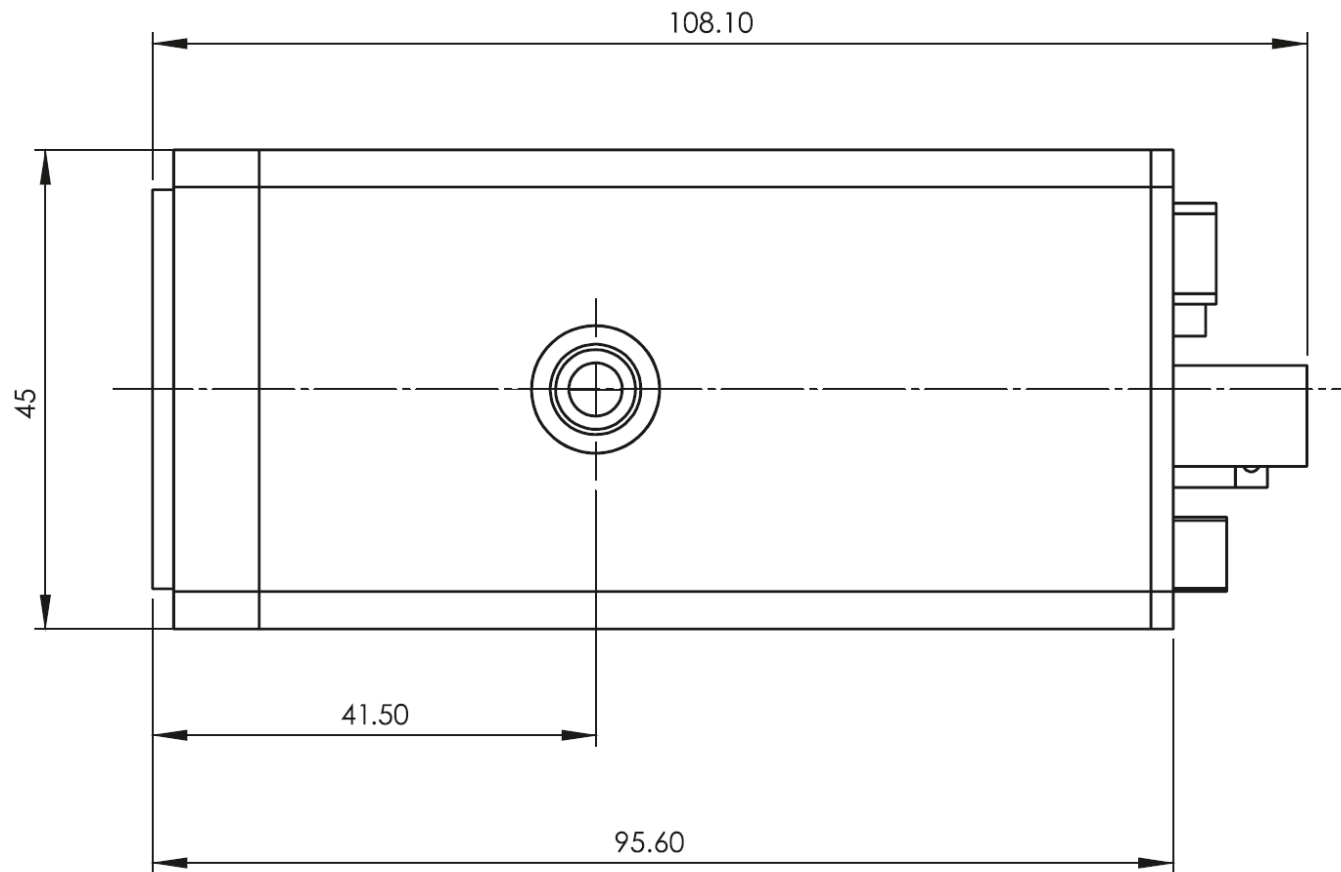

Technical drawing of the DF3000A (-DN)

Unit: mm

Technical drawing of the DF3000A (-DN)

Unit: mm