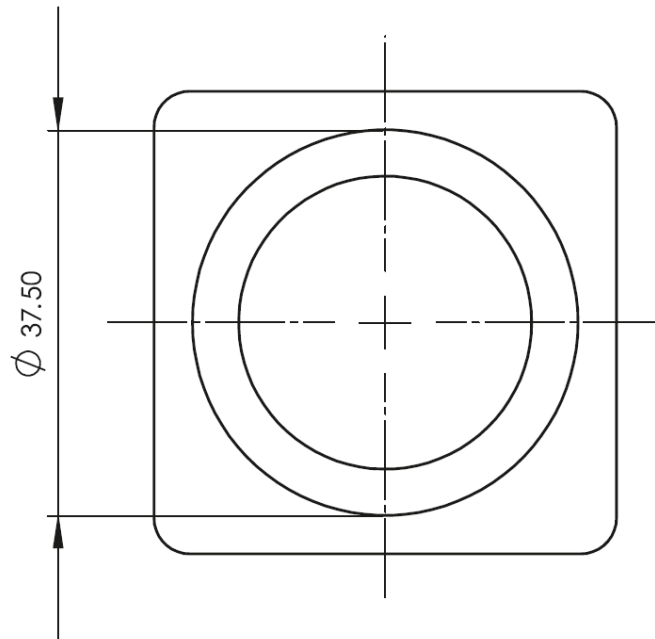

Technical drawing of the DF3000A (-DN)

Unit: mm

Technical drawing of the DF3000A (-DN)

Unit: mm