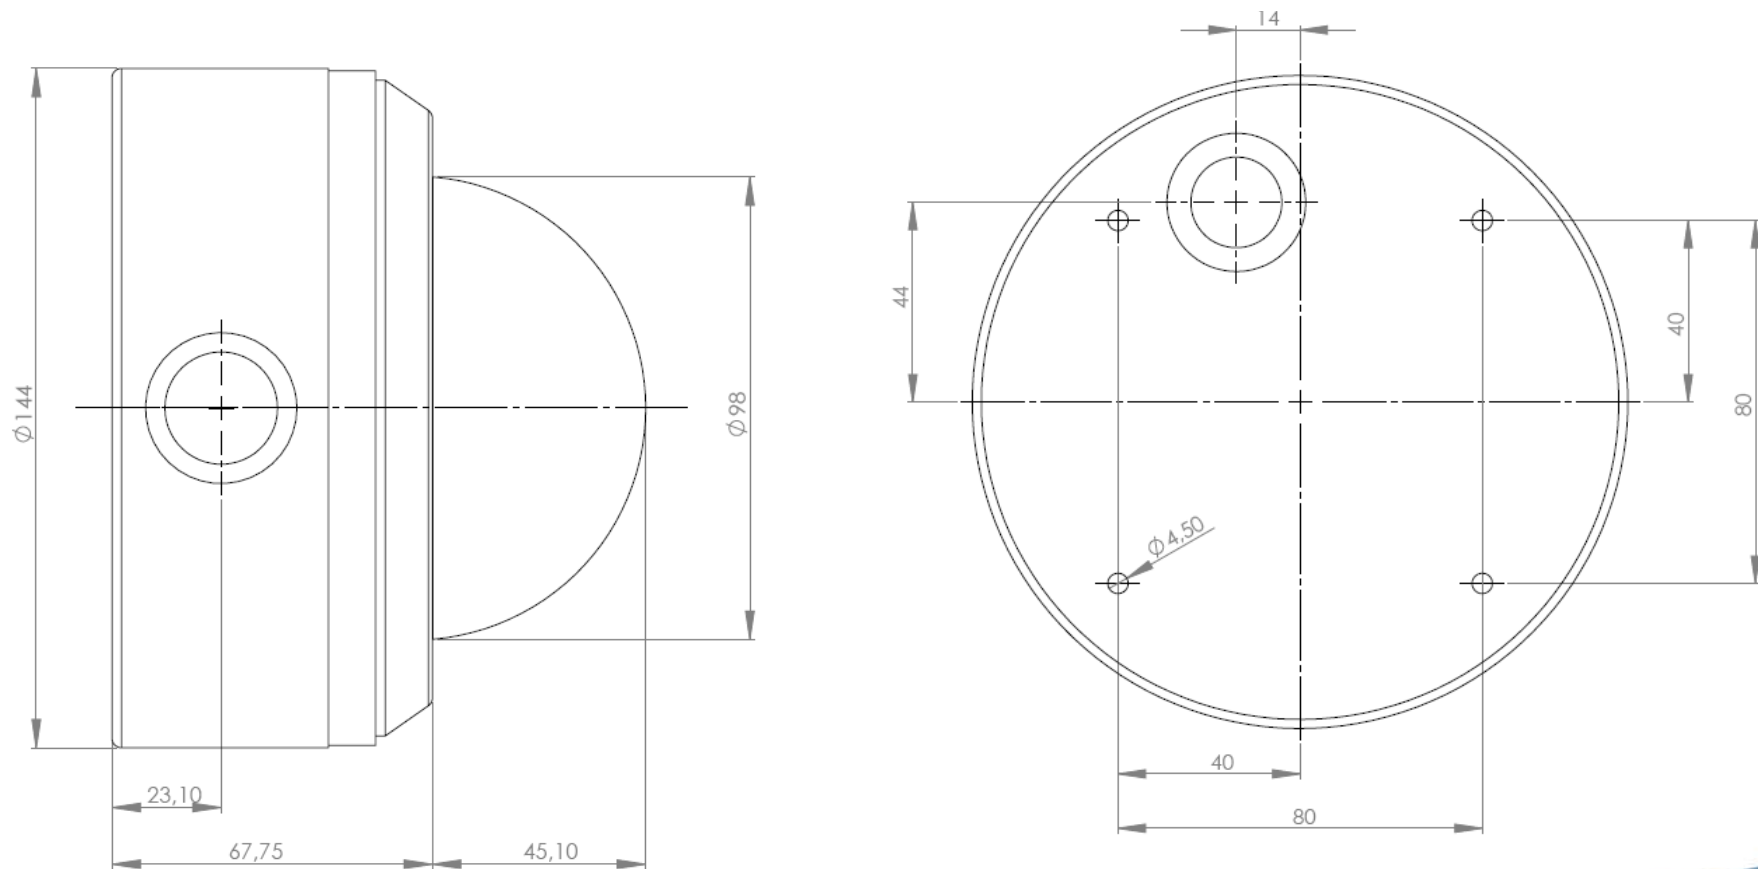

**Technical drawings: DDF3000AV(-DN) \_Surface mount**

Unit: mm

**Technical drawings: DDF3000AV(-DN)\_in ceiling mount version**

Unit: mm