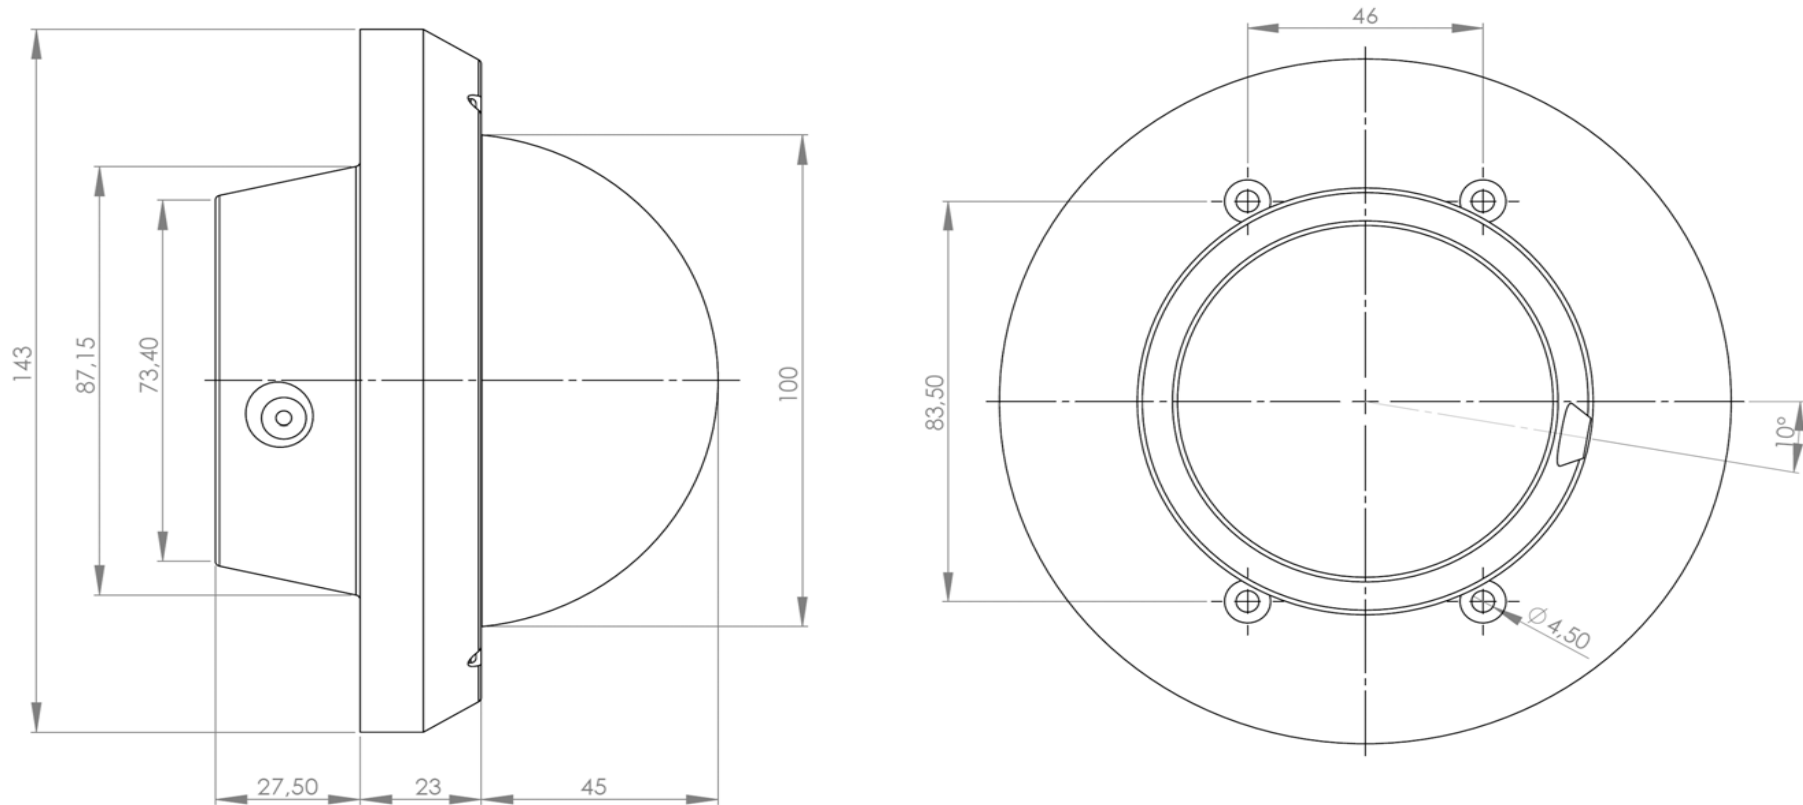

**Technical drawings: DDF3000AV(-DN) \_Surface mount**

Unit: mm

**Technical drawings: DDF3000AV(-DN)\_in ceiling mount version**

Unit: mm